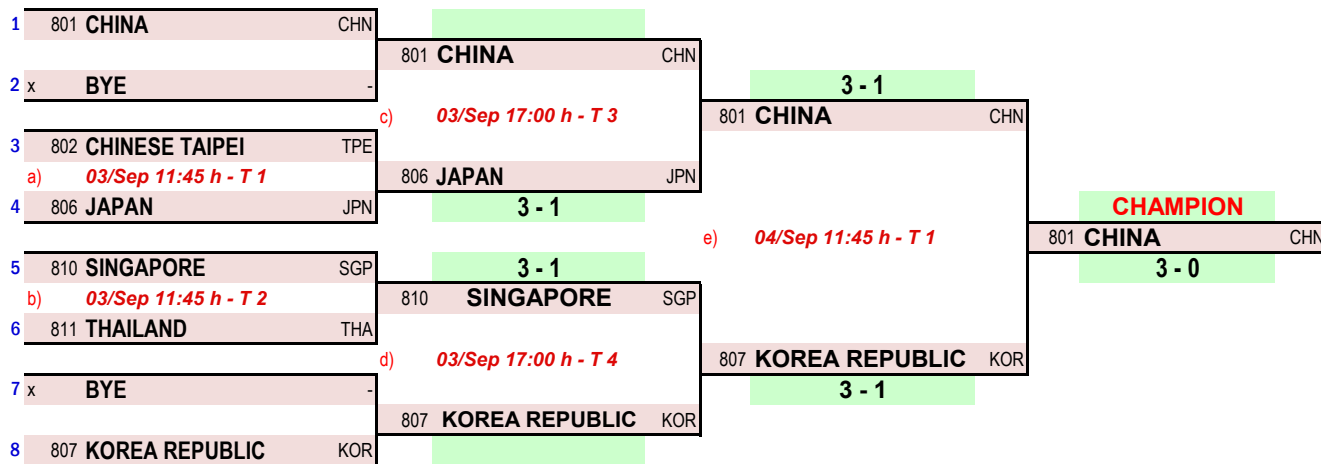

CADET GIRLS' TEAM - MAIN DRAW

2nd position
 Loser in e) 807 KOREA REPUBLIC KOR

3rd positions
 Loser c) 806 JAPAN JPN
 Loser d) 810 SINGAPORE SGP