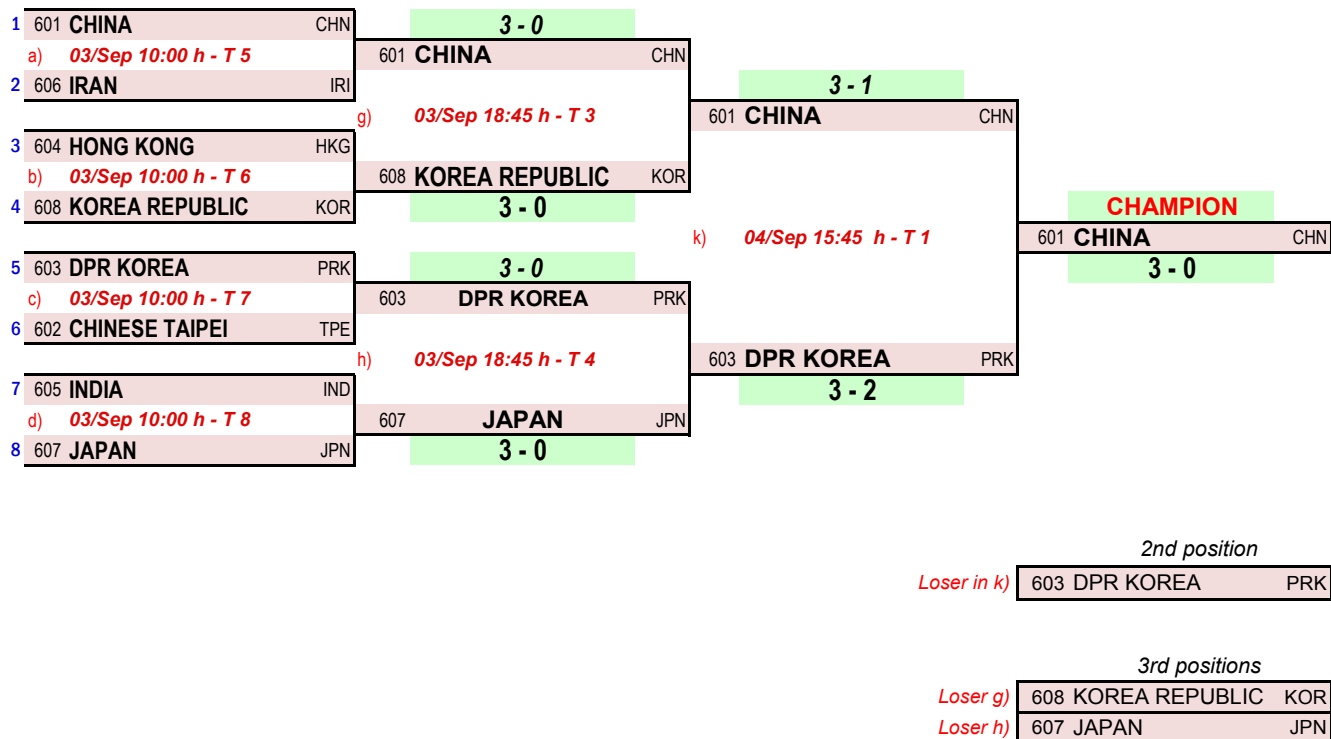

JUNIOR GIRLS' TEAM - MAIN DRAW

MATCHES FOR POSITIONS 5 to 8